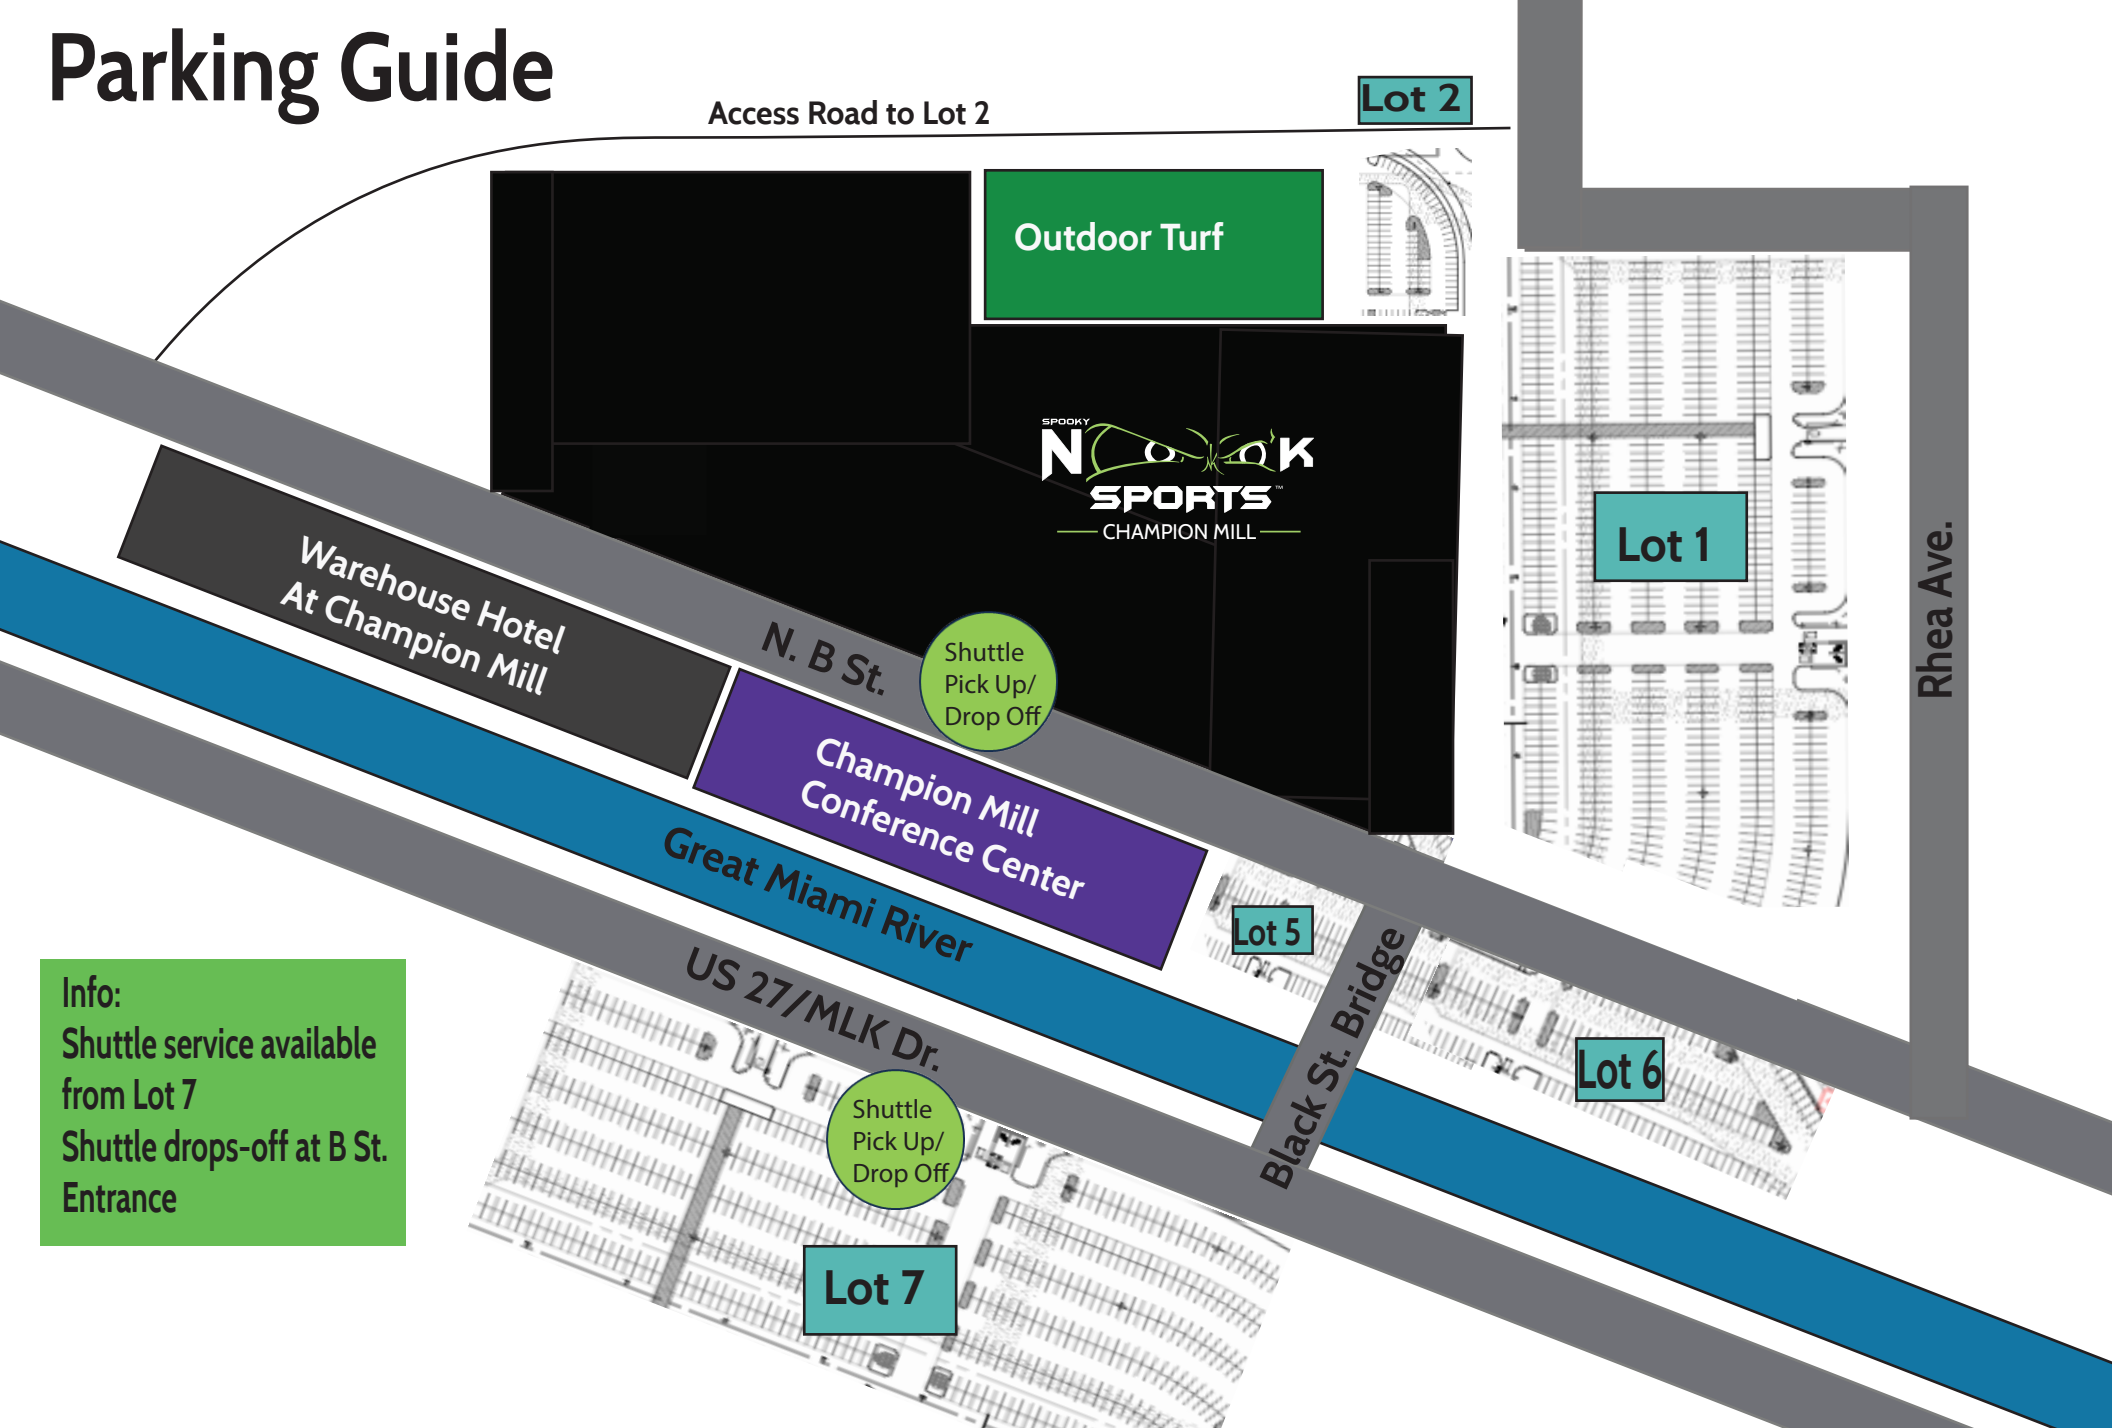

Parking Guide

Info:
Shuttle service available
from Lot 7
Shuttle drops-off at B St.
Entrance