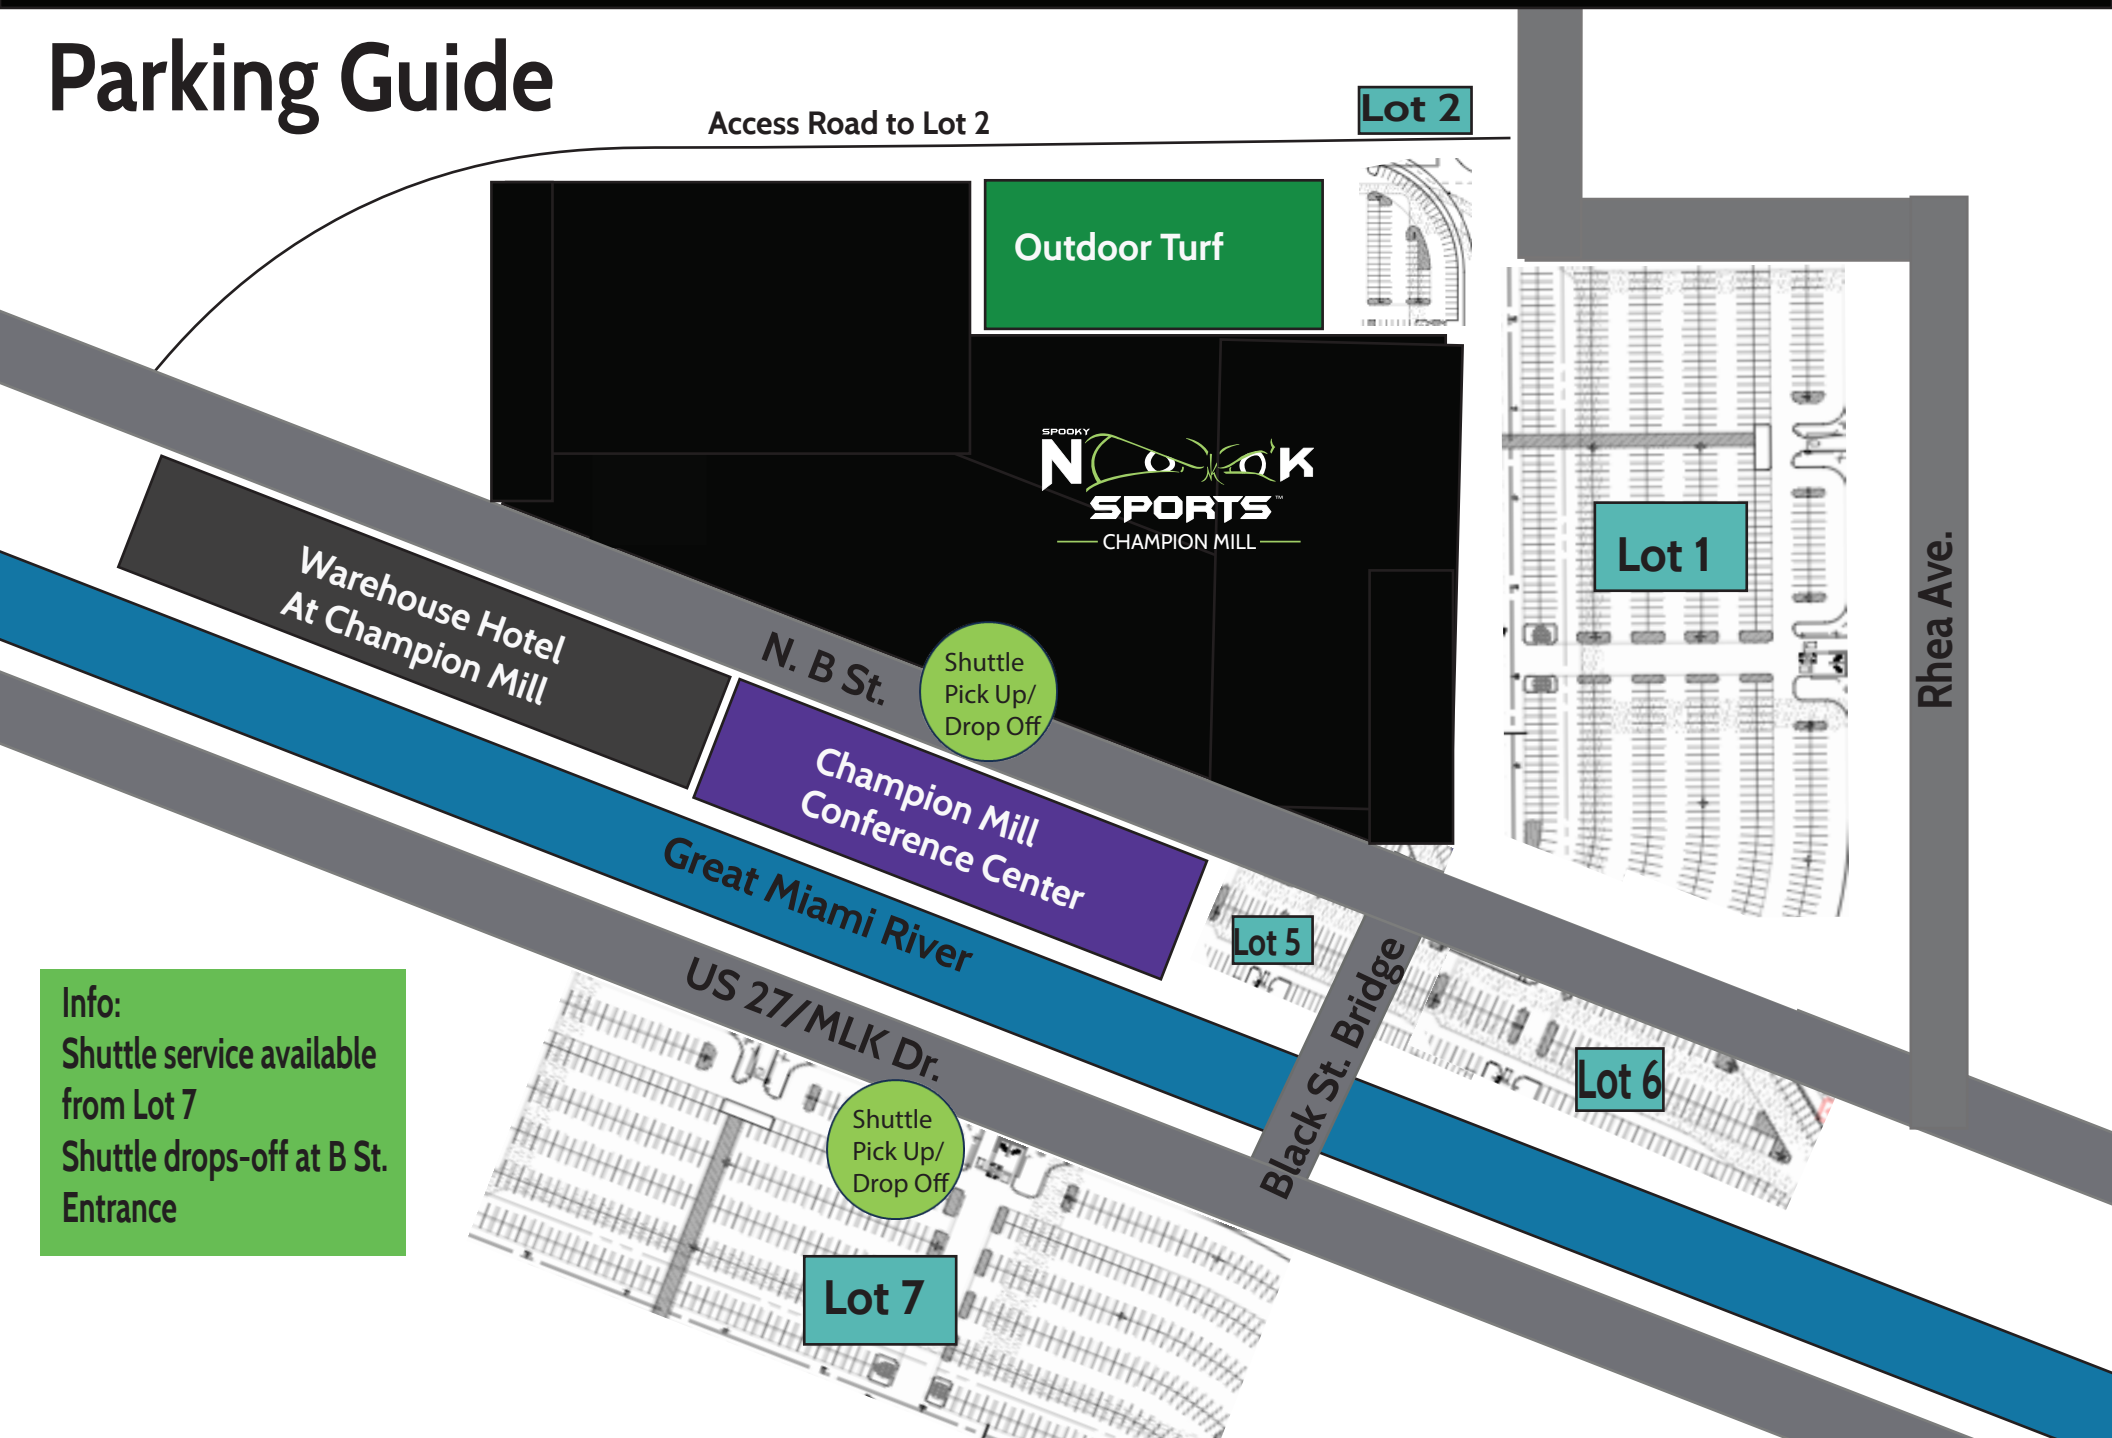

# Parking Guide

Access Road to Lot 2

Lot 2

Outdoor Turf

SPOOKY  
**N O O K**  
**SPORTS**  
— CHAMPION MILL —

Lot 1

Warehouse Hotel  
At Champion Mill

N. B St.

Shuttle  
Pick Up/  
Drop Off

Champion Mill  
Conference Center

Lot 5

Great Miami River

Black St. Bridge

Lot 6

Rhea Ave.

US 27/MLK Dr.

Shuttle  
Pick Up/  
Drop Off

Lot 7

Info:  
Shuttle service available  
from Lot 7  
Shuttle drops-off at B St.  
Entrance